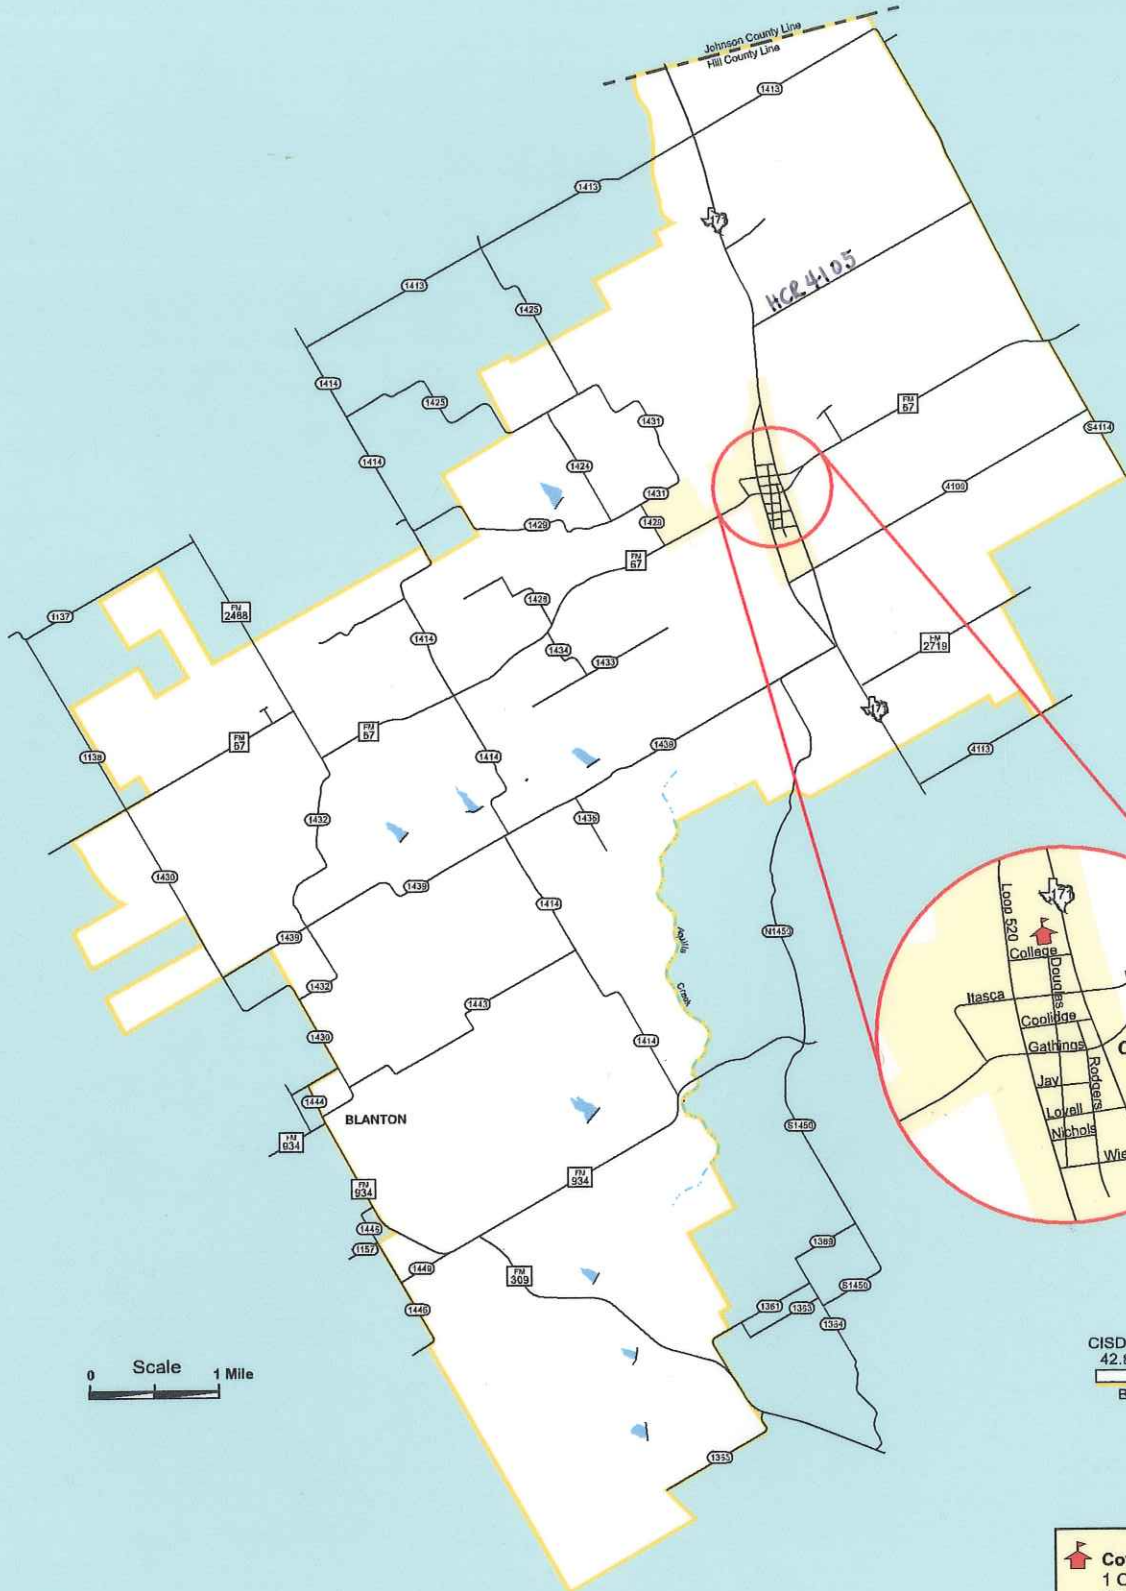

Covington Independent School District

CISD Attendance Area
42.85 Square Miles
Boundary Line

Covington ISD Campus
1 Owl Drive, Hwy 171
Covington, TX
(254) 854-2215

Note: Boundary Line may follow waterways or property lines